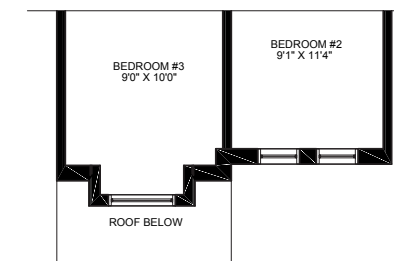

two storey Linden

3 Bedrooms | 3 Bathrooms

Elevation A
1858 sq.ft

Elevation B
1858 sq.ft

Prices, figures, illustrations, sizes, features and finishes are subject to change without notice. Tile patterns may vary. Window size and location may vary. Approx. location of furnace and water tank. Areas and dimensions are approximate and actual usable floor space may vary from the stated area. Layout may be reverse of the unit purchased. All renderings are Artist's concept. E. & O.E. 2020

Ground Floor Modern
(Blocks 3 & 4)

Ground Floor Country

Second Floor Modern
(Blocks 3 & 4)

Second Floor Country

Second Floor Country
(Block 3 Only)

Basement Modern & Country
(Blocks 3 & 4)

three storey Linden

3/4 Bedrooms | 3 Bathrooms

Elevation A
1820 sq.ft

Elevation B
1820 sq.ft

Prices, figures, illustrations, sizes, features and finishes are subject to change without notice. Tile patterns may vary. Window size and location may vary. Approx. location of furnace and water tank. Areas and dimensions are approximate and actual usable floor space may vary from the stated area. Layout may be reverse of the unit purchased. All renderings are Artist's concept. E. & O.E. 2020

Ground Floor Modern

Second Floor Modern

Second Floor Modern Alt
(4 Bedrooms)

Third Floor Modern & Country

Basement Modern & Country

Ground Floor Country

Second Floor Country

Second Floor Country Alt
(4 Bedrooms)