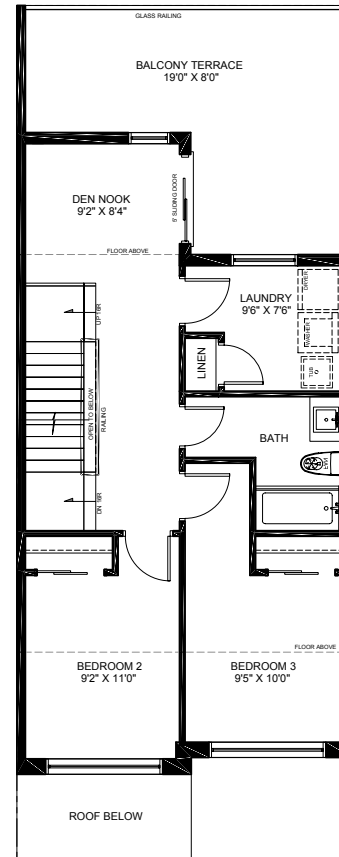

two storey Linden

3 Bedrooms | 3 Bathrooms

Elevation A
1858 sq.ft

Elevation B
1858 sq.ft

Prices, figures, illustrations, sizes, features and finishes are subject to change without notice. Tile patterns may vary. Window size and location may vary. Approx. location of furnace and water tank. Areas and dimensions are approximate and actual usable floor space may vary from the stated area. Layout may be reverse of the unit purchased. All renderings are Artist's concept. E. & O.E. 2020

Ground Floor Modern
(Blocks 3 & 4)

Ground Floor Country

Second Floor Modern
(Blocks 3 & 4)

Second Floor Country

Second Floor Country
(Block 3 Only)

Basement Modern & Country
(Blocks 3 & 4)

three storey Linden

3/4 Bedrooms | 3 Bathrooms

Elevation A
1820 sq.ft

Elevation B
1820 sq.ft

Prices, figures, illustrations, sizes, features and finishes are subject to change without notice. Tile patterns may vary. Window size and location may vary. Approx. location of furnace and water tank. Areas and dimensions are approximate and actual usable floor space may vary from the stated area. Layout may be reverse of the unit purchased. All renderings are Artist's concept. E. & O.E. 2020

Ground Floor Modern

Second Floor Modern

Second Floor Modern Alt
(4 Bedrooms)

Third Floor Modern & Country

Basement Modern & Country

Ground Floor Country

Second Floor Country

Second Floor Country Alt
(4 Bedrooms)