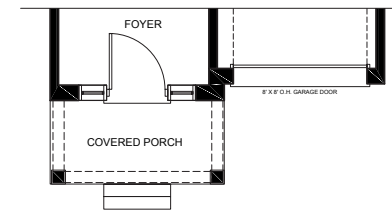

two storey Linden

3 Bedrooms | 3 Bathrooms

Elevation A
1858 sq.ft

Elevation B
1858 sq.ft

Prices, figures, illustrations, sizes, features and finishes are subject to change without notice. Tile patterns may vary. Window size and location may vary. Approx. location of furnace and water tank. Areas and dimensions are approximate and actual usable floor space may vary from the stated area. Layout may be reverse of the unit purchased. All renderings are Artist's concept. E. & O.E. 2020

Ground Floor Modern
(Blocks 3 & 4)

Ground Floor Country

Second Floor Modern
(Blocks 3 & 4)

Second Floor Country

Second Floor Country
(Block 3 Only)

Basement Modern & Country
(Blocks 3 & 4)

three storey Linden

3/4 Bedrooms | 3 Bathrooms

Elevation A
1820 sq.ft

Elevation B
1820 sq.ft

Prices, figures, illustrations, sizes, features and finishes are subject to change without notice. Tile patterns may vary. Window size and location may vary. Approx. location of furnace and water tank. Areas and dimensions are approximate and actual usable floor space may vary from the stated area. Layout may be reverse of the unit purchased. All renderings are Artist's concept. E. & O.E. 2020