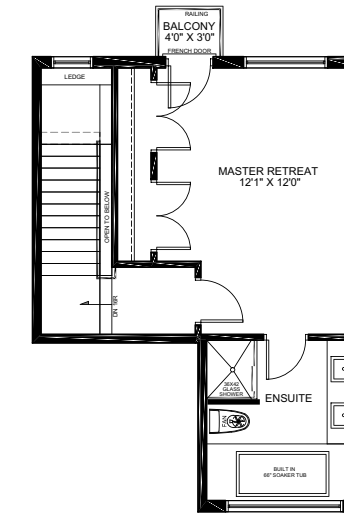

two storey Linden

3 Bedrooms | 3 Bathrooms

Elevation A
1858 sq.ft

Elevation B
1858 sq.ft

Prices, figures, illustrations, sizes, features and finishes are subject to change without notice. Tile patterns may vary. Window size and location may vary. Approx. location of furnace and water tank. Areas and dimensions are approximate and actual usable floor space may vary from the stated area. Layout may be reverse of the unit purchased. All renderings are Artist's concept. E. & O.E. 2020

3/4 Bedrooms | 3 Bathrooms

Elevation A
1820 sq.ft

Elevation B
1820 sq.ft

Prices, figures, illustrations, sizes, features and finishes are subject to change without notice. Tile patterns may vary. Window size and location may vary. Approx. location of furnace and water tank. Areas and dimensions are approximate and actual usable floor space may vary from the stated area. Layout may be reverse of the unit purchased. All renderings are Artist's concept. E. & O.E. 2020

Ground Floor Modern

Second Floor Modern

Second Floor Modern Alt
(4 Bedrooms)

Third Floor Modern & Country

Basement Modern & Country

Ground Floor Country

Second Floor Country

Second Floor Country Alt
(4 Bedrooms)