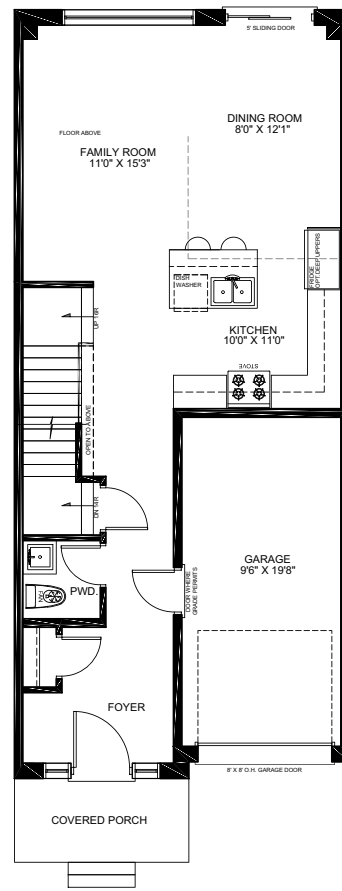

two storey Linden

3 Bedrooms | 3 Bathrooms

Elevation A
1858 sq.ft

Elevation B
1858 sq.ft

Prices, figures, illustrations, sizes, features and finishes are subject to change without notice. Tile patterns may vary. Window size and location may vary. Approx. location of furnace and water tank. Areas and dimensions are approximate and actual usable floor space may vary from the stated area. Layout may be reverse of the unit purchased. All renderings are Artist's concept. E. & O.E. 2020

Ground Floor Modern
(Blocks 3 & 4)

Ground Floor Country

Second Floor Modern
(Blocks 3 & 4)

Second Floor Country

Second Floor Country
(Block 3 Only)

Basement Modern & Country
(Blocks 3 & 4)

three storey Linden

3/4 Bedrooms | 3 Bathrooms

Elevation A
1820 sq.ft

Elevation B
1820 sq.ft

Prices, figures, illustrations, sizes, features and finishes are subject to change without notice. Tile patterns may vary. Window size and location may vary. Approx. location of furnace and water tank. Areas and dimensions are approximate and actual usable floor space may vary from the stated area. Layout may be reverse of the unit purchased. All renderings are Artist's concept. E. & O.E. 2020

Ground Floor Modern

Second Floor Modern

Second Floor Modern Alt
(4 Bedrooms)

Third Floor Modern & Country

Basement Modern & Country

Ground Floor Country

Second Floor Country

Second Floor Country Alt
(4 Bedrooms)