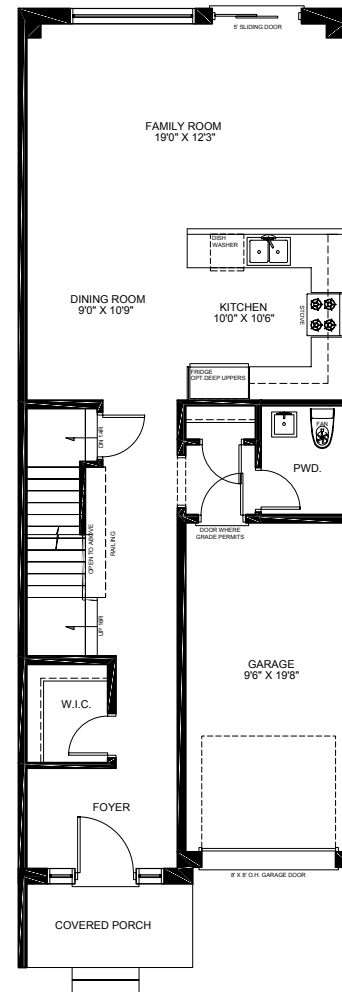

two storey Linden

3 Bedrooms | 3 Bathrooms

Elevation A
1858 sq.ft

Elevation B
1858 sq.ft

Prices, figures, illustrations, sizes, features and finishes are subject to change without notice. Tile patterns may vary. Window size and location may vary. Approx. location of furnace and water tank. Areas and dimensions are approximate and actual usable floor space may vary from the stated area. Layout may be reverse of the unit purchased. All renderings are Artist's concept. E. & O.E. 2020

Ground Floor Modern
(Blocks 3 & 4)

Ground Floor Country

Second Floor Modern
(Blocks 3 & 4)

Second Floor Country

Second Floor Country
(Block 3 Only)

Basement Modern & Country
(Blocks 3 & 4)

three storey Linden

3/4 Bedrooms | 3 Bathrooms

Elevation A
1820 sq.ft

Elevation B
1820 sq.ft

Prices, figures, illustrations, sizes, features and finishes are subject to change without notice. Tile patterns may vary. Window size and location may vary. Approx. location of furnace and water tank. Areas and dimensions are approximate and actual usable floor space may vary from the stated area. Layout may be reverse of the unit purchased. All renderings are Artist's concept. E. & O.E. 2020

Ground Floor Modern

Second Floor Modern

Second Floor Modern Alt
(4 Bedrooms)

Third Floor Modern & Country

Basement Modern & Country

Ground Floor Country

Second Floor Country

Second Floor Country Alt
(4 Bedrooms)