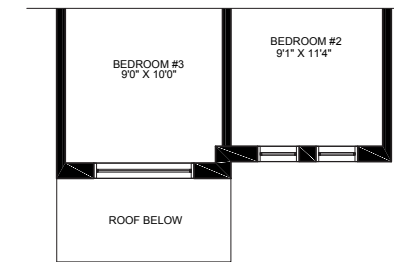

two storey Linden

3 Bedrooms | 3 Bathrooms

Elevation A
1858 sq.ft

Elevation B
1858 sq.ft

Prices, figures, illustrations, sizes, features and finishes are subject to change without notice. Tile patterns may vary. Window size and location may vary. Approx. location of furnace and water tank. Areas and dimensions are approximate and actual usable floor space may vary from the stated area. Layout may be reverse of the unit purchased. All renderings are Artist's concept. E. & O.E. 2020

Ground Floor Modern
(Blocks 3 & 4)

Ground Floor Country

Second Floor Modern
(Blocks 3 & 4)

Second Floor Country

Second Floor Country
(Block 3 Only)

Basement Modern & Country
(Blocks 3 & 4)

three storey Linden

3/4 Bedrooms | 3 Bathrooms

Elevation A
1820 sq.ft

Elevation B
1820 sq.ft

Prices, figures, illustrations, sizes, features and finishes are subject to change without notice. Tile patterns may vary. Window size and location may vary. Approx. location of furnace and water tank. Areas and dimensions are approximate and actual usable floor space may vary from the stated area. Layout may be reverse of the unit purchased. All renderings are Artist's concept. E. & O.E. 2020

Ground Floor Modern

Second Floor Modern

Second Floor Modern Alt
(4 Bedrooms)

Third Floor Modern & Country

Basement Modern & Country

Ground Floor Country

Second Floor Country

Second Floor Country Alt
(4 Bedrooms)