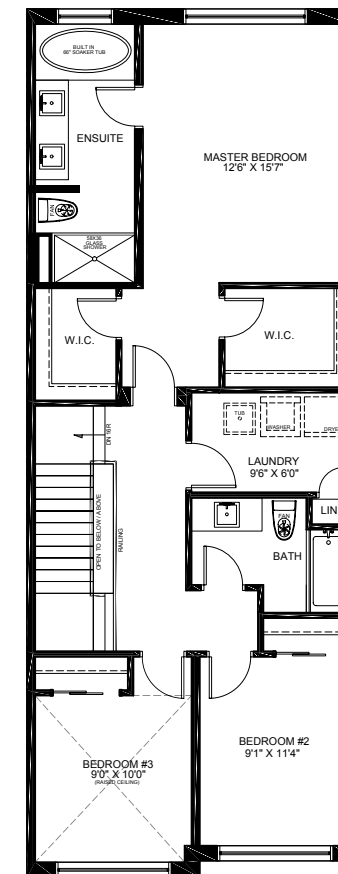

two storey Linden

3 Bedrooms | 3 Bathrooms

Elevation A
1858 sq.ft

Elevation B
1858 sq.ft

Prices, figures, illustrations, sizes, features and finishes are subject to change without notice. Tile patterns may vary. Window size and location may vary. Approx. location of furnace and water tank. Areas and dimensions are approximate and actual usable floor space may vary from the stated area. Layout may be reverse of the unit purchased. All renderings are Artist's concept. E. & O.E. 2020

Ground Floor Modern
(Blocks 3 & 4)

Ground Floor Country

Second Floor Modern
(Blocks 3 & 4)

Second Floor Country

Second Floor Country
(Block 3 Only)

Basement Modern & Country
(Blocks 3 & 4)

three storey Linden

3/4 Bedrooms | 3 Bathrooms

Elevation A
1820 sq.ft

Elevation B
1820 sq.ft

Prices, figures, illustrations, sizes, features and finishes are subject to change without notice. Tile patterns may vary. Window size and location may vary. Approx. location of furnace and water tank. Areas and dimensions are approximate and actual usable floor space may vary from the stated area. Layout may be reverse of the unit purchased. All renderings are Artist's concept. E. & O.E. 2020

Ground Floor Modern

Second Floor Modern

Second Floor Modern Alt
(4 Bedrooms)

Third Floor Modern & Country

Basement Modern & Country

Ground Floor Country

Second Floor Country

Second Floor Country Alt
(4 Bedrooms)