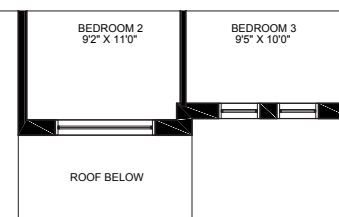

3/4 Bedrooms | 3 Bathrooms

Elevation A
1820 sq.ft

Elevation B
1820 sq.ft

Prices, figures, illustrations, sizes, features and finishes are subject to change without notice. Tile patterns may vary. Window size and location may vary. Approx. location of furnace and water tank. Areas and dimensions are approximate and actual usable floor space may vary from the stated area. Layout may be reverse of the unit purchased. All renderings are Artist's concept. E. & O.E. 2020

Ground Floor Modern

Second Floor Modern

Second Floor Modern Alt
(4 Bedrooms)

Third Floor Modern & Country

Basement Modern & Country

Ground Floor Country

Second Floor Country

Second Floor Country Alt
(4 Bedrooms)