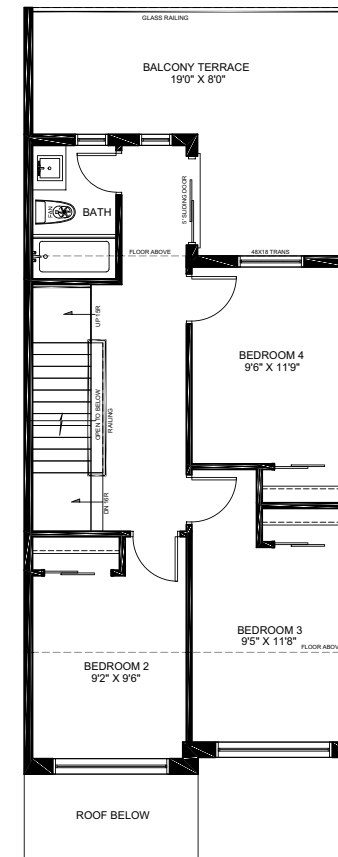

two storey Linden

3 Bedrooms | 3 Bathrooms

Elevation A
1858 sq.ft

Elevation B
1858 sq.ft

Prices, figures, illustrations, sizes, features and finishes are subject to change without notice. Tile patterns may vary. Window size and location may vary. Approx. location of furnace and water tank. Areas and dimensions are approximate and actual usable floor space may vary from the stated area. Layout may be reverse of the unit purchased. All renderings are Artist's concept. E. & O.E. 2020

Ground Floor Modern
(Blocks 3 & 4)

Ground Floor Country

Second Floor Modern
(Blocks 3 & 4)

Second Floor Country

Second Floor Country
(Block 3 Only)

Basement Modern & Country
(Blocks 3 & 4)

three storey Linden

3/4 Bedrooms | 3 Bathrooms

Elevation A
1820 sq.ft

Elevation B
1820 sq.ft

Prices, figures, illustrations, sizes, features and finishes are subject to change without notice. Tile patterns may vary. Window size and location may vary. Approx. location of furnace and water tank. Areas and dimensions are approximate and actual usable floor space may vary from the stated area. Layout may be reverse of the unit purchased. All renderings are Artist's concept. E. & O.E. 2020

Ground Floor Modern

Second Floor Modern

Second Floor Modern Alt
(4 Bedrooms)

Third Floor Modern & Country

Basement Modern & Country

Ground Floor Country

Second Floor Country

Second Floor Country Alt
(4 Bedrooms)